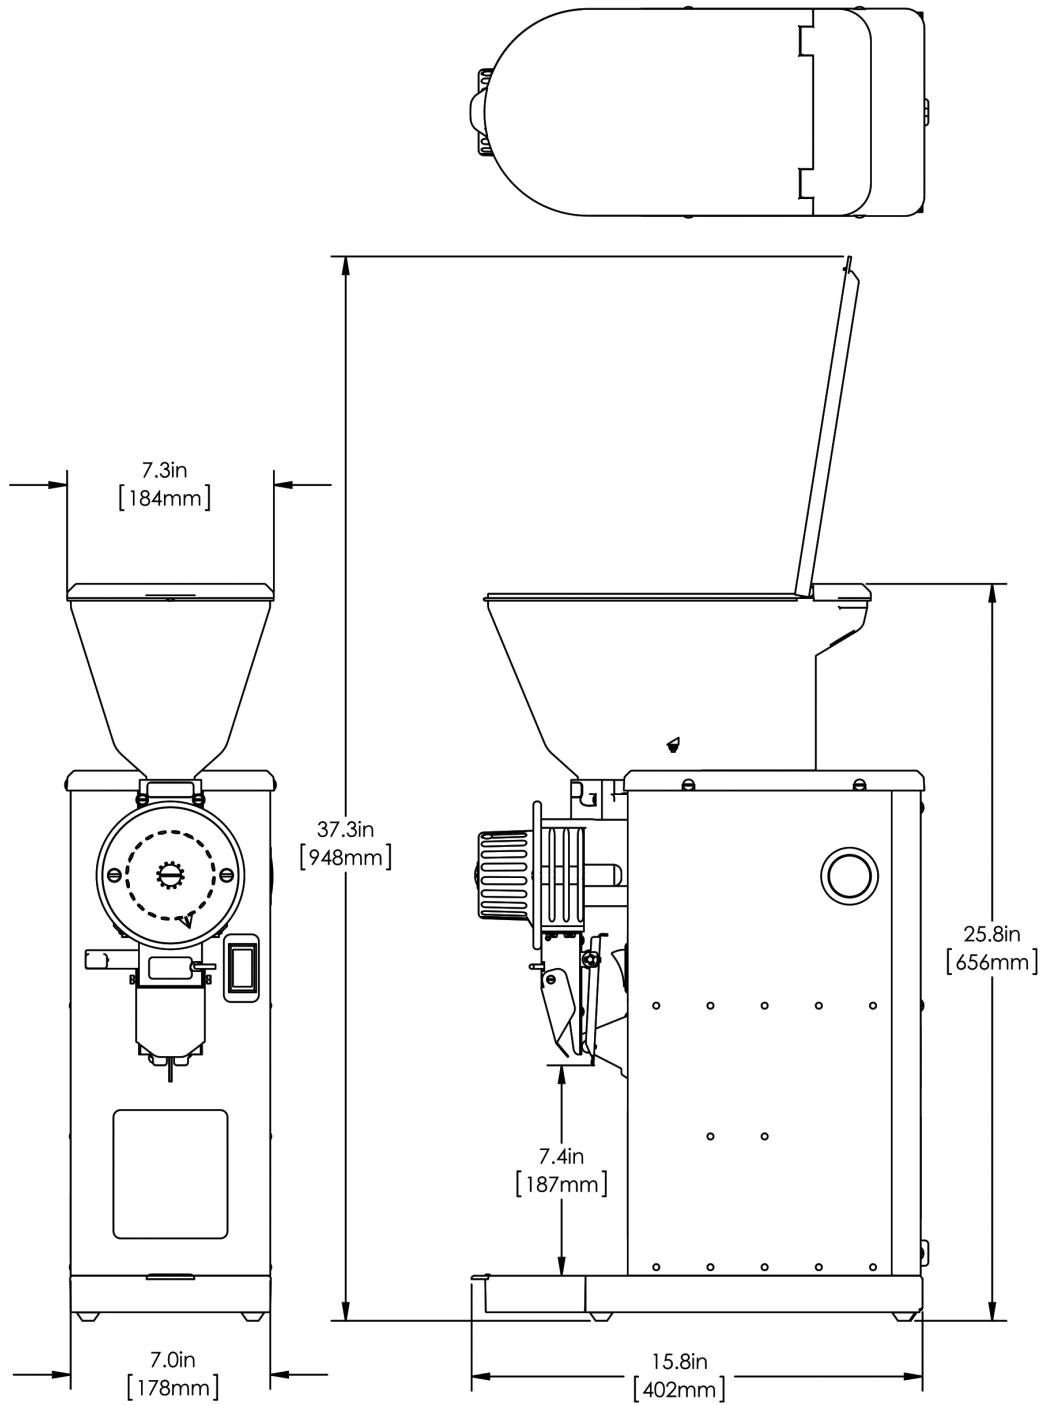

GVH-3A, 220V 50/60Hz ME W/TURK BURRS

Height: 25.8" Width: 7.3" Depth: 15.8"
(65.5cm) (18.5cm) (40.1cm)

- New sleek styling with visual 1.36 kg (3 lb) hopper promotes freshly ground coffee
- Versatile design allows grinding into bags, cans, and cups and other containers to meet a multitude of customer needs
- Base Model 55600.0003 can be purchased separately, as can any of the compatible hoppers (.45kg hopper=p/n 54329.1000; .90kg hopper=p/n 54332.1000; 1.36kg hopper=p/n 54335.1000)
- Fast grinding – 1.36 kg (three pounds) in about 90 seconds – maximizes speed of service
- 340° dial resolution for precise tuning of grind particle size
- Ergonomic clamp holds smaller size bags and containers in place for hands-free operation
- Easy to use cleaning lever ensures complete removal of all ground coffee from the grind chamber
- Bag switch prevents grinding before bag/container is in place

Agency:

Specifications

Product #: 55600.0306

Finish: Stainless

Hoppers: One

Hopper Capacity: 3.00 lbs (1.361 kgs)

Additional Features

Electrical & Capacity

Last Updated:
01/26/2022

| | Unit | | | Shipping | | | | |
|---------|----------|---------|----------|----------|----------|----------|------------|-----------------------|
| | Height | Width | Depth | Height | Width | Depth | Weight | Volume |
| English | 25.8 in. | 7.3 in. | 15.8 in. | 31.4 in. | 11.2 in. | 20.1 in. | 50.100 lbs | 4.076 ft ³ |
| Metric | 65.5 cm | 18.5 cm | 40.1 cm | 79.7 cm | 28.4 cm | 51.0 cm | 22.725 kgs | 0.115 m ³ |